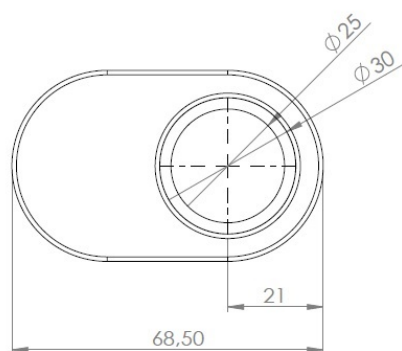

PRODUCT SHEET

Description:

Cover Plate Double F/Lock X-689 & 910, Chrome Plated

Item number:

14.09.170-0

Units	Box	Carton	HS Code	Barcode
Pcs.	50	400	8301600090	 5704866046459

SISO A/S

Mileparken 11
DK-2740 Skovlunde
Denmark
VAT: 24786013