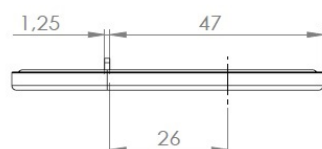

PRODUCT SHEET

Description:

Cover Plate Double F/Lock X-689 & 910, Chrome Plated

Item number:

14.09.170-0

Units	Box	Carton	HS Code	Barcode
Pcs.	50	400	8301600090	 5704866046459

SISO A/S

Mileparken 11
DK-2740 Skovlunde
Denmark
VAT: 24786013